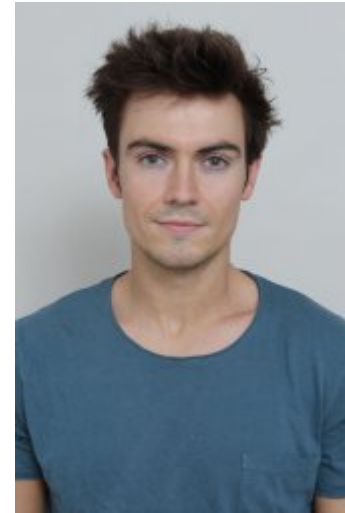

Adam Clayton Smith

Adam Clayton Smith

Height: 5'9 Chest: 38" Waist: 30" Inside leg: 31" Collar: 15" Shoe: 7

Hair: dark brown Eyes: green

Starling Casting Limited | Suite 9 | 79 Wardour Street | LONDON | W1D 6QB
Tel: + 44 207 580 6101 | agent@starlingcasting.com