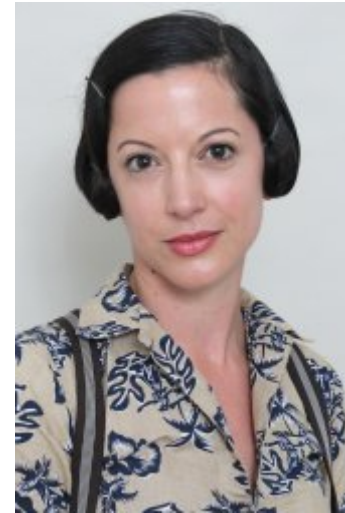

Anna Delchev

Anna Delchev

Height: 5'4 Bust: 32c Waist: 26" Hips: 36" Dress: 10 Shoe: 5 Hair:  
dark brown Eyes: dark brown Hair-Length: short

Starling Casting Limited | Suite 9 | 79 Wardour Street | LONDON | W1D 6QB  
Tel: + 44 207 580 6101 | agent@starlingcasting.com