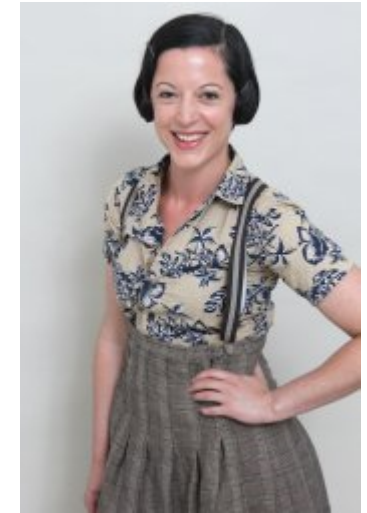

Anna Delchev

Anna Delchev

Height: 5'4 Bust: 32c Waist: 26" Hips: 36" Dress: 10 Shoe: 5 Hair:  
dark brown Eyes: dark brown Hair-Length: short

Starling Casting Limited | Suite 9 | 79 Wardour Street | LONDON | W1D 6QB  
Tel: + 44 207 580 6101 | agent@starlingcasting.com