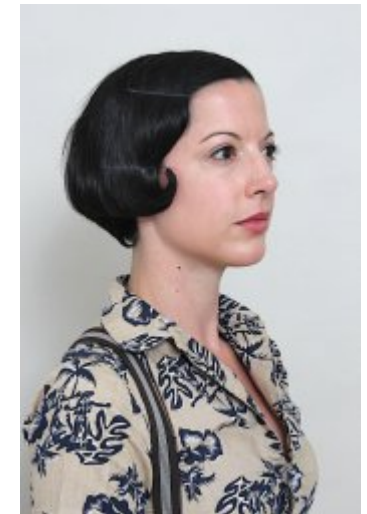

Anna Delchev

Anna Delchev

Height: 5'4 Bust: 32c Waist: 26" Hips: 36" Dress: 10 Shoe: 5 Hair:  
dark brown Eyes: dark brown Hair-Length: short

Starling Casting Limited | Suite 9 | 79 Wardour Street | LONDON | W1D 6QB  
Tel: + 44 207 580 6101 | agent@starlingcasting.com