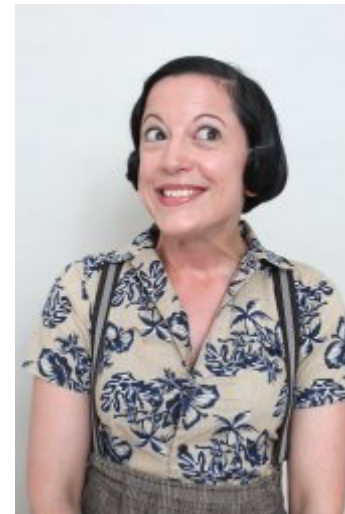

Anna Delchev

Anna Delchev

Height: 5'4 Bust: 32c Waist: 26" Hips: 36" Dress: 10 Shoe: 5 Hair:  
dark brown Eyes: dark brown Hair-Length: short

Starling Casting Limited | Suite 9 | 79 Wardour Street | LONDON | W1D 6QB  
Tel: + 44 207 580 6101 | agent@starlingcasting.com