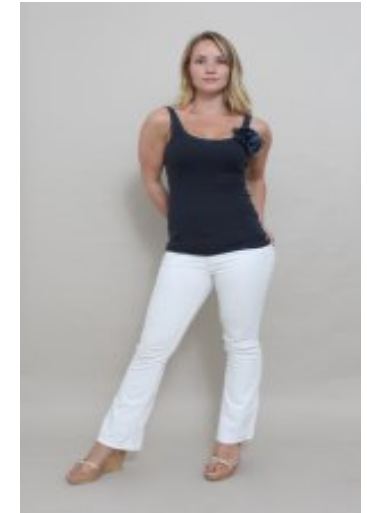

Melissa Crawford

Melissa Crawford

Height: 5'7 Bust: 32c Waist: 24" Hips: 36" Dress: 10 Shoe: 7.5 Hair: blonde Eyes: green Hair-Length: long

Starling Casting Limited | Suite 9 | 79 Wardour Street | LONDON | W1D 6QB
Tel: + 44 207 580 6101 | agent@starlingcasting.com