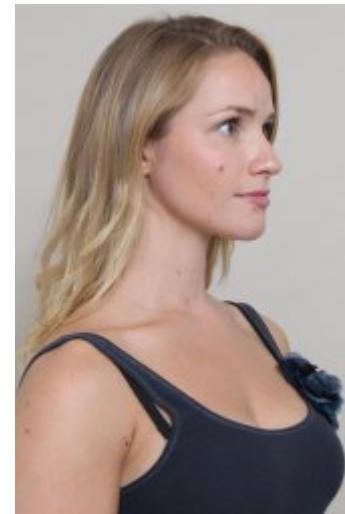

Melissa Crawford

Melissa Crawford

Height: 5'7 Bust: 32c Waist: 24" Hips: 36" Dress: 10 Shoe: 7.5 Hair: blonde Eyes: green Hair-Length: long

Starling Casting Limited | Suite 9 | 79 Wardour Street | LONDON | W1D 6QB
Tel: + 44 207 580 6101 | agent@starlingcasting.com