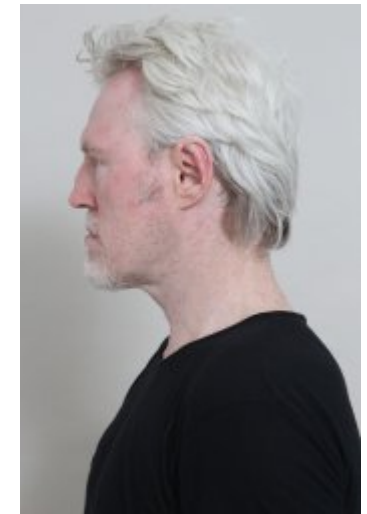

Daniel Shane

Daniel Shane

Height: 6' Chest: 42 Waist: 32 Inside leg: 30 Collar: 16.5 Shoe: 10  
Hair: white Eyes: blue

Starling Casting Limited | Suite 9 | 79 Wardour Street | LONDON | W1D 6QB  
Tel: + 44 207 580 6101 | [agent@starlingcasting.com](mailto:agent@starlingcasting.com)