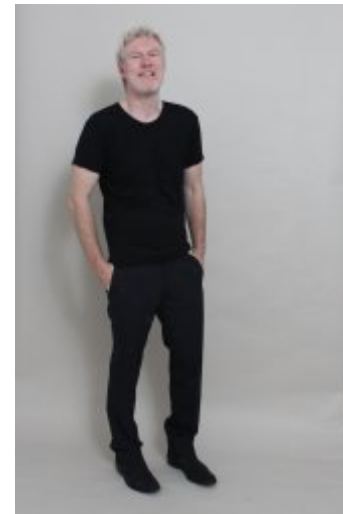

Daniel Shane

Daniel Shane

Height: 6' Chest: 42 Waist: 32 Inside leg: 30 Collar: 16.5 Shoe: 10  
Hair: white Eyes: blue

Starling Casting Limited | Suite 9 | 79 Wardour Street | LONDON | W1D 6QB  
Tel: + 44 207 580 6101 | [agent@starlingcasting.com](mailto:agent@starlingcasting.com)