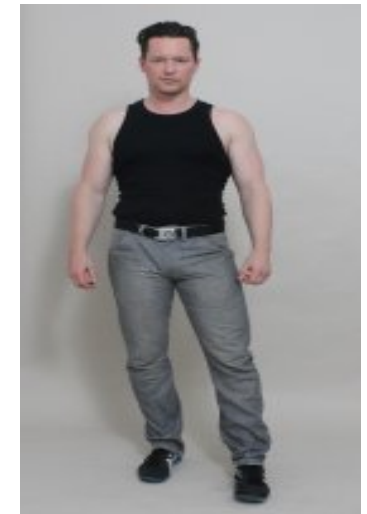

Julian Essex Spurrier

Julian Essex Spurrier

Height: 5'9 Chest: 42 Waist: 32 Inside leg: 32 Collar: 16" Shoe: 7.5

Hair: brown Eyes: brown

Starling Casting Limited | Suite 9 | 79 Wardour Street | LONDON | W1D 6QB
Tel: + 44 207 580 6101 | agent@starlingcasting.com