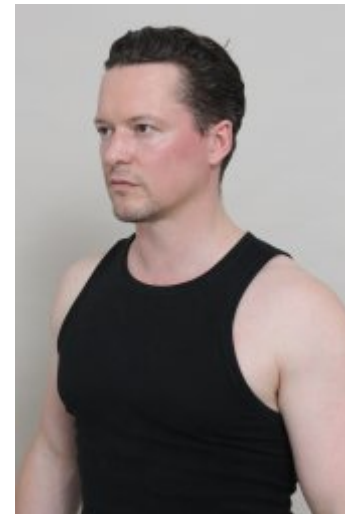

Julian Essex Spurrier

Julian Essex Spurrier

Height: 5'9 Chest: 42 Waist: 32 Inside leg: 32 Collar: 16" Shoe: 7.5

Hair: brown Eyes: brown

Starling Casting Limited | Suite 9 | 79 Wardour Street | LONDON | W1D 6QB
Tel: + 44 207 580 6101 | agent@starlingcasting.com