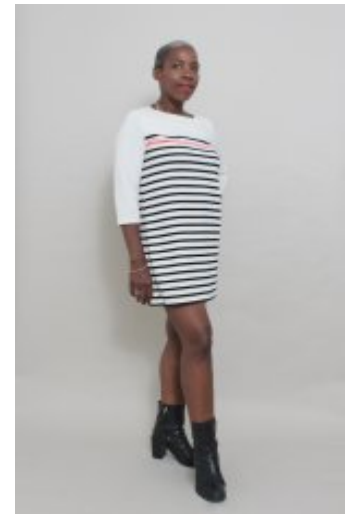

Kim Mnguni

Kim Mnguni

Height: 5'10 Chest: Waist: 29 Inside leg: Collar: Shoe: 9 Hair: black/grey Eyes: brown

Starling Casting Limited | Suite 9 | 79 Wardour Street | LONDON | W1D 6QB
Tel: + 44 207 580 6101 | agent@starlingcasting.com