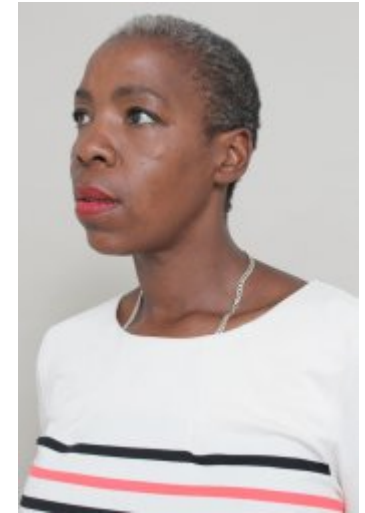

Kim Mnguni

Kim Mnguni

Height: 5'10 Chest: Waist: 29 Inside leg: Collar: Shoe: 9 Hair: black/grey Eyes: brown

Starling Casting Limited | Suite 9 | 79 Wardour Street | LONDON | W1D 6QB
Tel: + 44 207 580 6101 | agent@starlingcasting.com