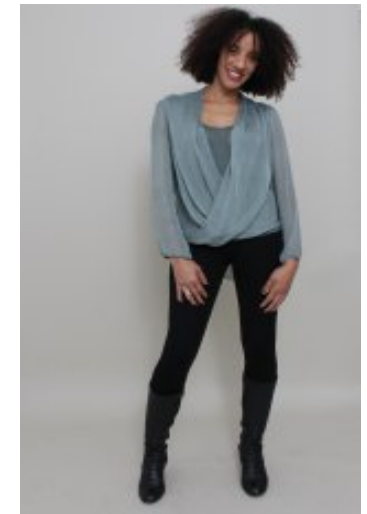

Louisa Benjamin

Louisa Benjamin

Height: 5'9 Bust: 34c Waist: 26 Hips: 36" Dress: 8/10 Shoe: 7 Hair: brown Eyes: brown Hair-Length: shoulder

Starling Casting Limited | Suite 9 | 79 Wardour Street | LONDON | W1D 6QB
Tel: + 44 207 580 6101 | agent@starlingcasting.com