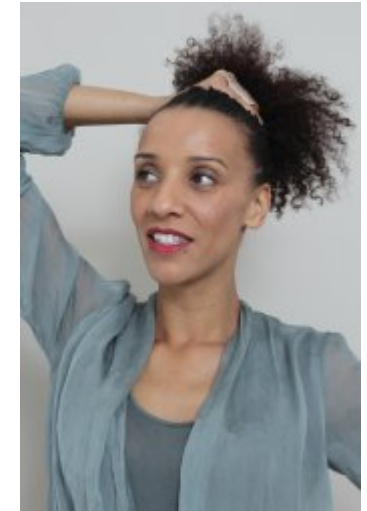

Louisa Benjamin

Louisa Benjamin

Height: 5'9 Bust: 34c Waist: 26 Hips: 36" Dress: 8/10 Shoe: 7 Hair: brown Eyes: brown Hair-Length: shoulder

Starling Casting Limited | Suite 9 | 79 Wardour Street | LONDON | W1D 6QB
Tel: + 44 207 580 6101 | agent@starlingcasting.com