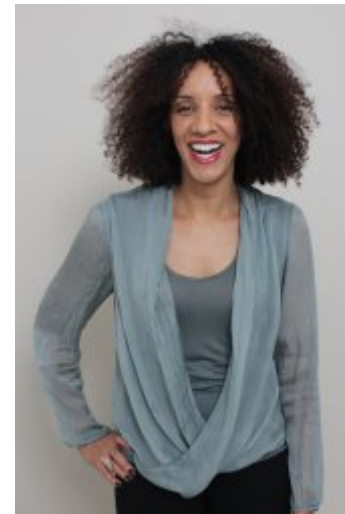

Louisa Benjamin

Louisa Benjamin

Height: 5'9 Bust: 34c Waist: 26 Hips: 36" Dress: 8/10 Shoe: 7 Hair: brown Eyes: brown Hair-Length: shoulder

Starling Casting Limited | Suite 9 | 79 Wardour Street | LONDON | W1D 6QB
Tel: + 44 207 580 6101 | agent@starlingcasting.com