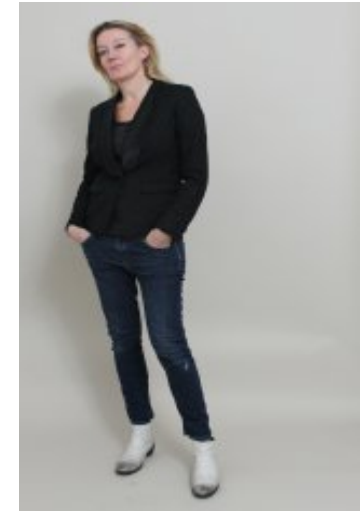

Caroline Nin

Caroline Nin

Height: 5'11.5 Bust: 36 Waist: 26 Hips: 40" Dress: 12 Shoe: 41 Hair:
dark blonde Eyes: brown Hair-Length: shoulder

Starling Casting Limited | Suite 9 | 79 Wardour Street | LONDON | W1D 6QB
Tel: + 44 207 580 6101 | agent@starlingcasting.com