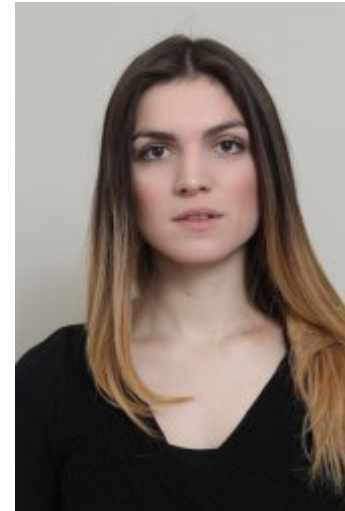

Carlotta Morelli

Carlotta Morelli

Height: 5'9 Bust: 36 Waist: 26 Hips: 36" Dress: 10 Shoe: 7 Hair:  
brown/blonde Eyes: brown Hair-Length: shoulder

Starling Casting Limited | Suite 9 | 79 Wardour Street | LONDON | W1D 6QB  
Tel: + 44 207 580 6101 | agent@starlingcasting.com