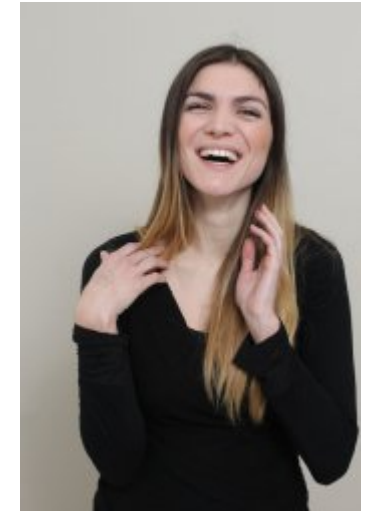

Carlotta Morelli

Carlotta Morelli

Height: 5'9 Bust: 36 Waist: 26 Hips: 36" Dress: 10 Shoe: 7 Hair:  
brown/blonde Eyes: brown Hair-Length: shoulder

Starling Casting Limited | Suite 9 | 79 Wardour Street | LONDON | W1D 6QB  
Tel: + 44 207 580 6101 | agent@starlingcasting.com