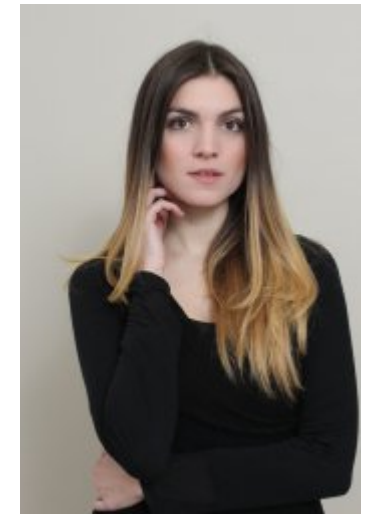

Carlotta Morelli

Carlotta Morelli

Height: 5'9 Bust: 36 Waist: 26 Hips: 36" Dress: 10 Shoe: 7 Hair:  
brown/blonde Eyes: brown Hair-Length: shoulder

Starling Casting Limited | Suite 9 | 79 Wardour Street | LONDON | W1D 6QB  
Tel: + 44 207 580 6101 | agent@starlingcasting.com