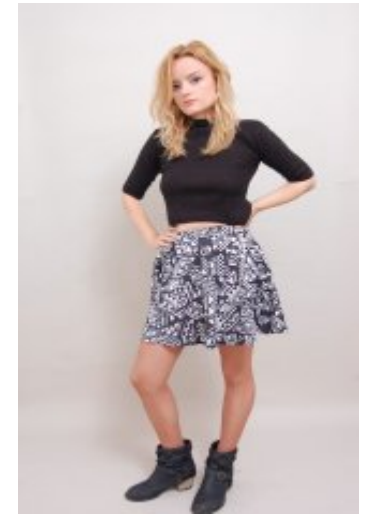

Sara Longo

Sara Longo

Height: 1m 63cms Chest: Waist: 26" Inside leg: Collar: Shoe: 39

Hair: blonde Eyes: brown

Starling Casting Limited | Suite 9 | 79 Wardour Street | LONDON | W1D 6QB
Tel: + 44 207 580 6101 | agent@starlingcasting.com