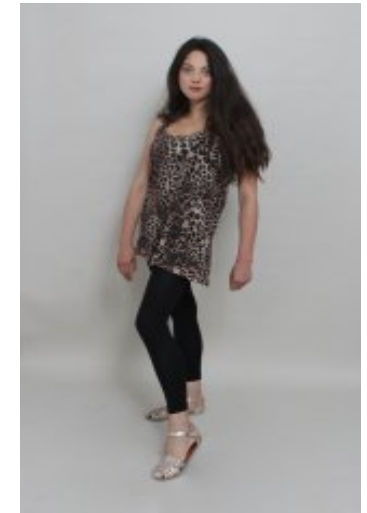

Nadine Talalla

Nadine Talalla

Height: 5'5" Chest: Waist: 27 Inside leg: Collar: Shoe: 38 Hair: brown Eyes: green/blue

Starling Casting Limited | Suite 9 | 79 Wardour Street | LONDON | W1D 6QB
Tel: + 44 207 580 6101 | agent@starlingcasting.com