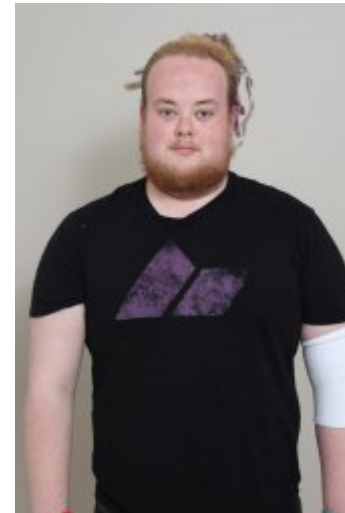

Sam Bather

Sam Bather

Height: 6' Chest: 53 Waist: 40 Inside leg: 28 Collar: 20 Shoe: 10 Hair: multi col dreads Eyes: blue

Starling Casting Limited | Suite 9 | 79 Wardour Street | LONDON | W1D 6QB
Tel: + 44 207 580 6101 | agent@starlingcasting.com