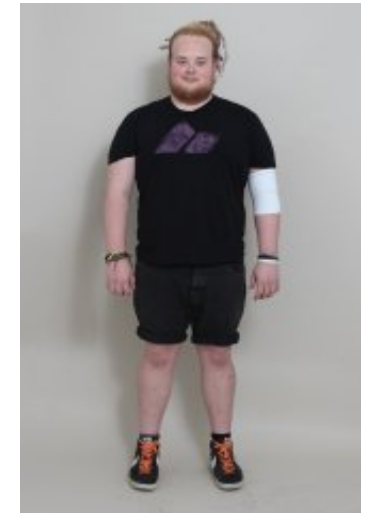

Sam Bather

Sam Bather

Height: 6' Chest: 53 Waist: 40 Inside leg: 28 Collar: 20 Shoe: 10 Hair: multi col dreads Eyes: blue

Starling Casting Limited | Suite 9 | 79 Wardour Street | LONDON | W1D 6QB
Tel: + 44 207 580 6101 | agent@starlingcasting.com