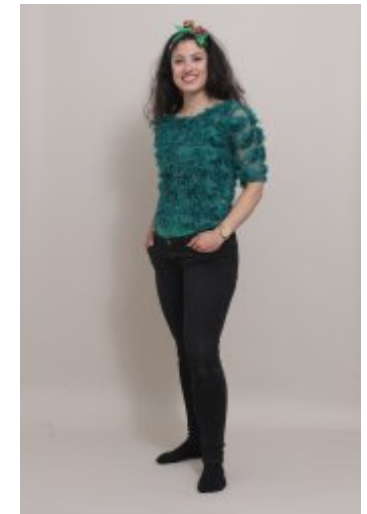

Sherine Chalhie

Sherine Chalhie

Height: 5'8 Bust: 32c Waist: 28" Hips: ." Dress: 10 Shoe: 6/7 Hair: brown Eyes: brown Hair-Length: long

Starling Casting Limited | Suite 9 | 79 Wardour Street | LONDON | W1D 6QB
Tel: + 44 207 580 6101 | agent@starlingcasting.com