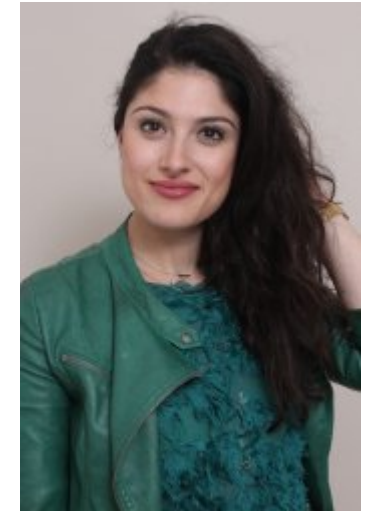

Sherine Chalhie

Sherine Chalhie

Height: 5'8 Bust: 32c Waist: 28" Hips: ." Dress: 10 Shoe: 6/7 Hair: brown Eyes: brown Hair-Length: long

Starling Casting Limited | Suite 9 | 79 Wardour Street | LONDON | W1D 6QB
Tel: + 44 207 580 6101 | agent@starlingcasting.com