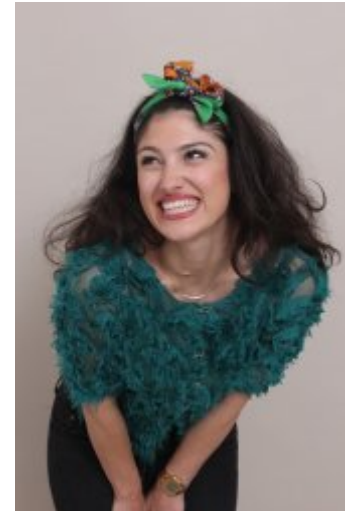

Sherine Chalhie

Sherine Chalhie

Height: 5'8 Bust: 32c Waist: 28" Hips: ." Dress: 10 Shoe: 6/7 Hair: brown Eyes: brown Hair-Length: long

Starling Casting Limited | Suite 9 | 79 Wardour Street | LONDON | W1D 6QB
Tel: + 44 207 580 6101 | agent@starlingcasting.com