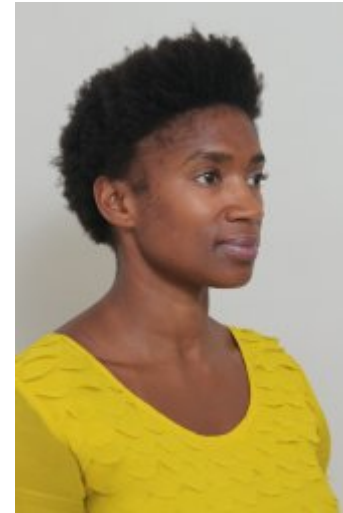

Coral Messam

Coral Messam

Height: 5'4 Bust: 30F Waist: 28" Hips: 36" Dress: 10 Shoe: 5 Hair:
black Eyes: dark brown Hair-Length: short

Starling Casting Limited | Suite 9 | 79 Wardour Street | LONDON | W1D 6QB
Tel: + 44 207 580 6101 | agent@starlingcasting.com