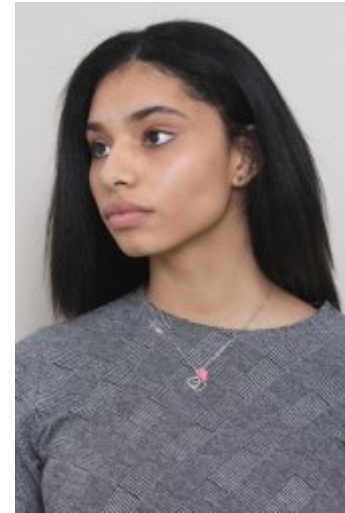

India Harwood

India Harwood

Height: 5'10 Bust: 35c Waist: 26" Hips: 38" Dress: 6/8 Shoe: 7 Hair: brown Eyes: brown Hair-Length: long

Starling Casting Limited | Suite 9 | 79 Wardour Street | LONDON | W1D 6QB
Tel: + 44 207 580 6101 | agent@starlingcasting.com