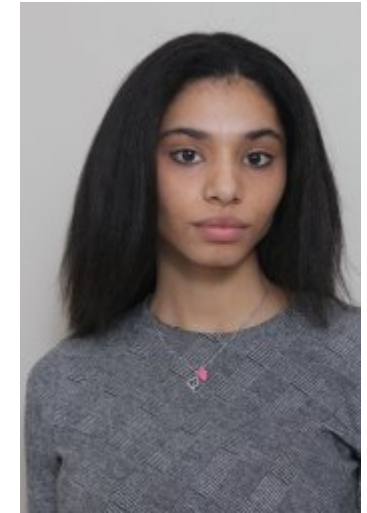

India Harwood

India Harwood

Height: 5'10 Bust: 35c Waist: 26" Hips: 38" Dress: 6/8 Shoe: 7 Hair: brown Eyes: brown Hair-Length: long

Starling Casting Limited | Suite 9 | 79 Wardour Street | LONDON | W1D 6QB
Tel: + 44 207 580 6101 | agent@starlingcasting.com